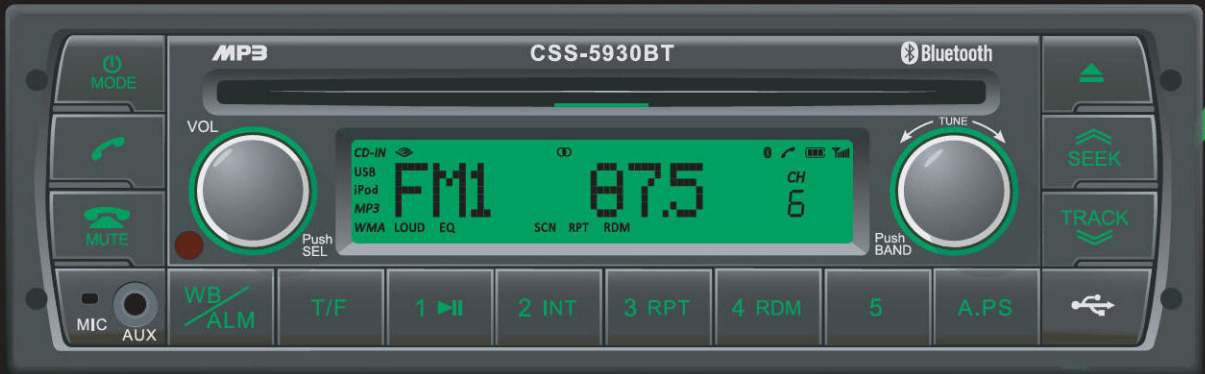

CSS-5930BT

AM/FM/WB Radio Player with CD/MP3/WMA,
USB, AUX IN & Bluetooth

- 1 Din Type with Fixed Faceplate
- 4x45 Watts Max Power Output
- Electronic Station Search
- 15 FM & 10AM Presets
- Auto Store System
- 7-Channel Weather band
- Electronic Controls for Volume and Bass/Treble/Balance/Fader/DSP
- Digital Clock, Time Adjustable with Alarm Clock Function
- Audio Mute Function
- 4-Way Balance
- CD/CDR/CDRW/MP3/WMA Compatible
- Auto Loading / Eject
- Pause, Intro, Repeat, Random Play
- Track Up / Down
- AUX IN, USB Compatible
- Microphone/Audio input
- Integrated Bluetooth Mic on Front Panel
- External Bluetooth Mic option available
- Phone Book Function
- Smart Phone Charging via USB jack